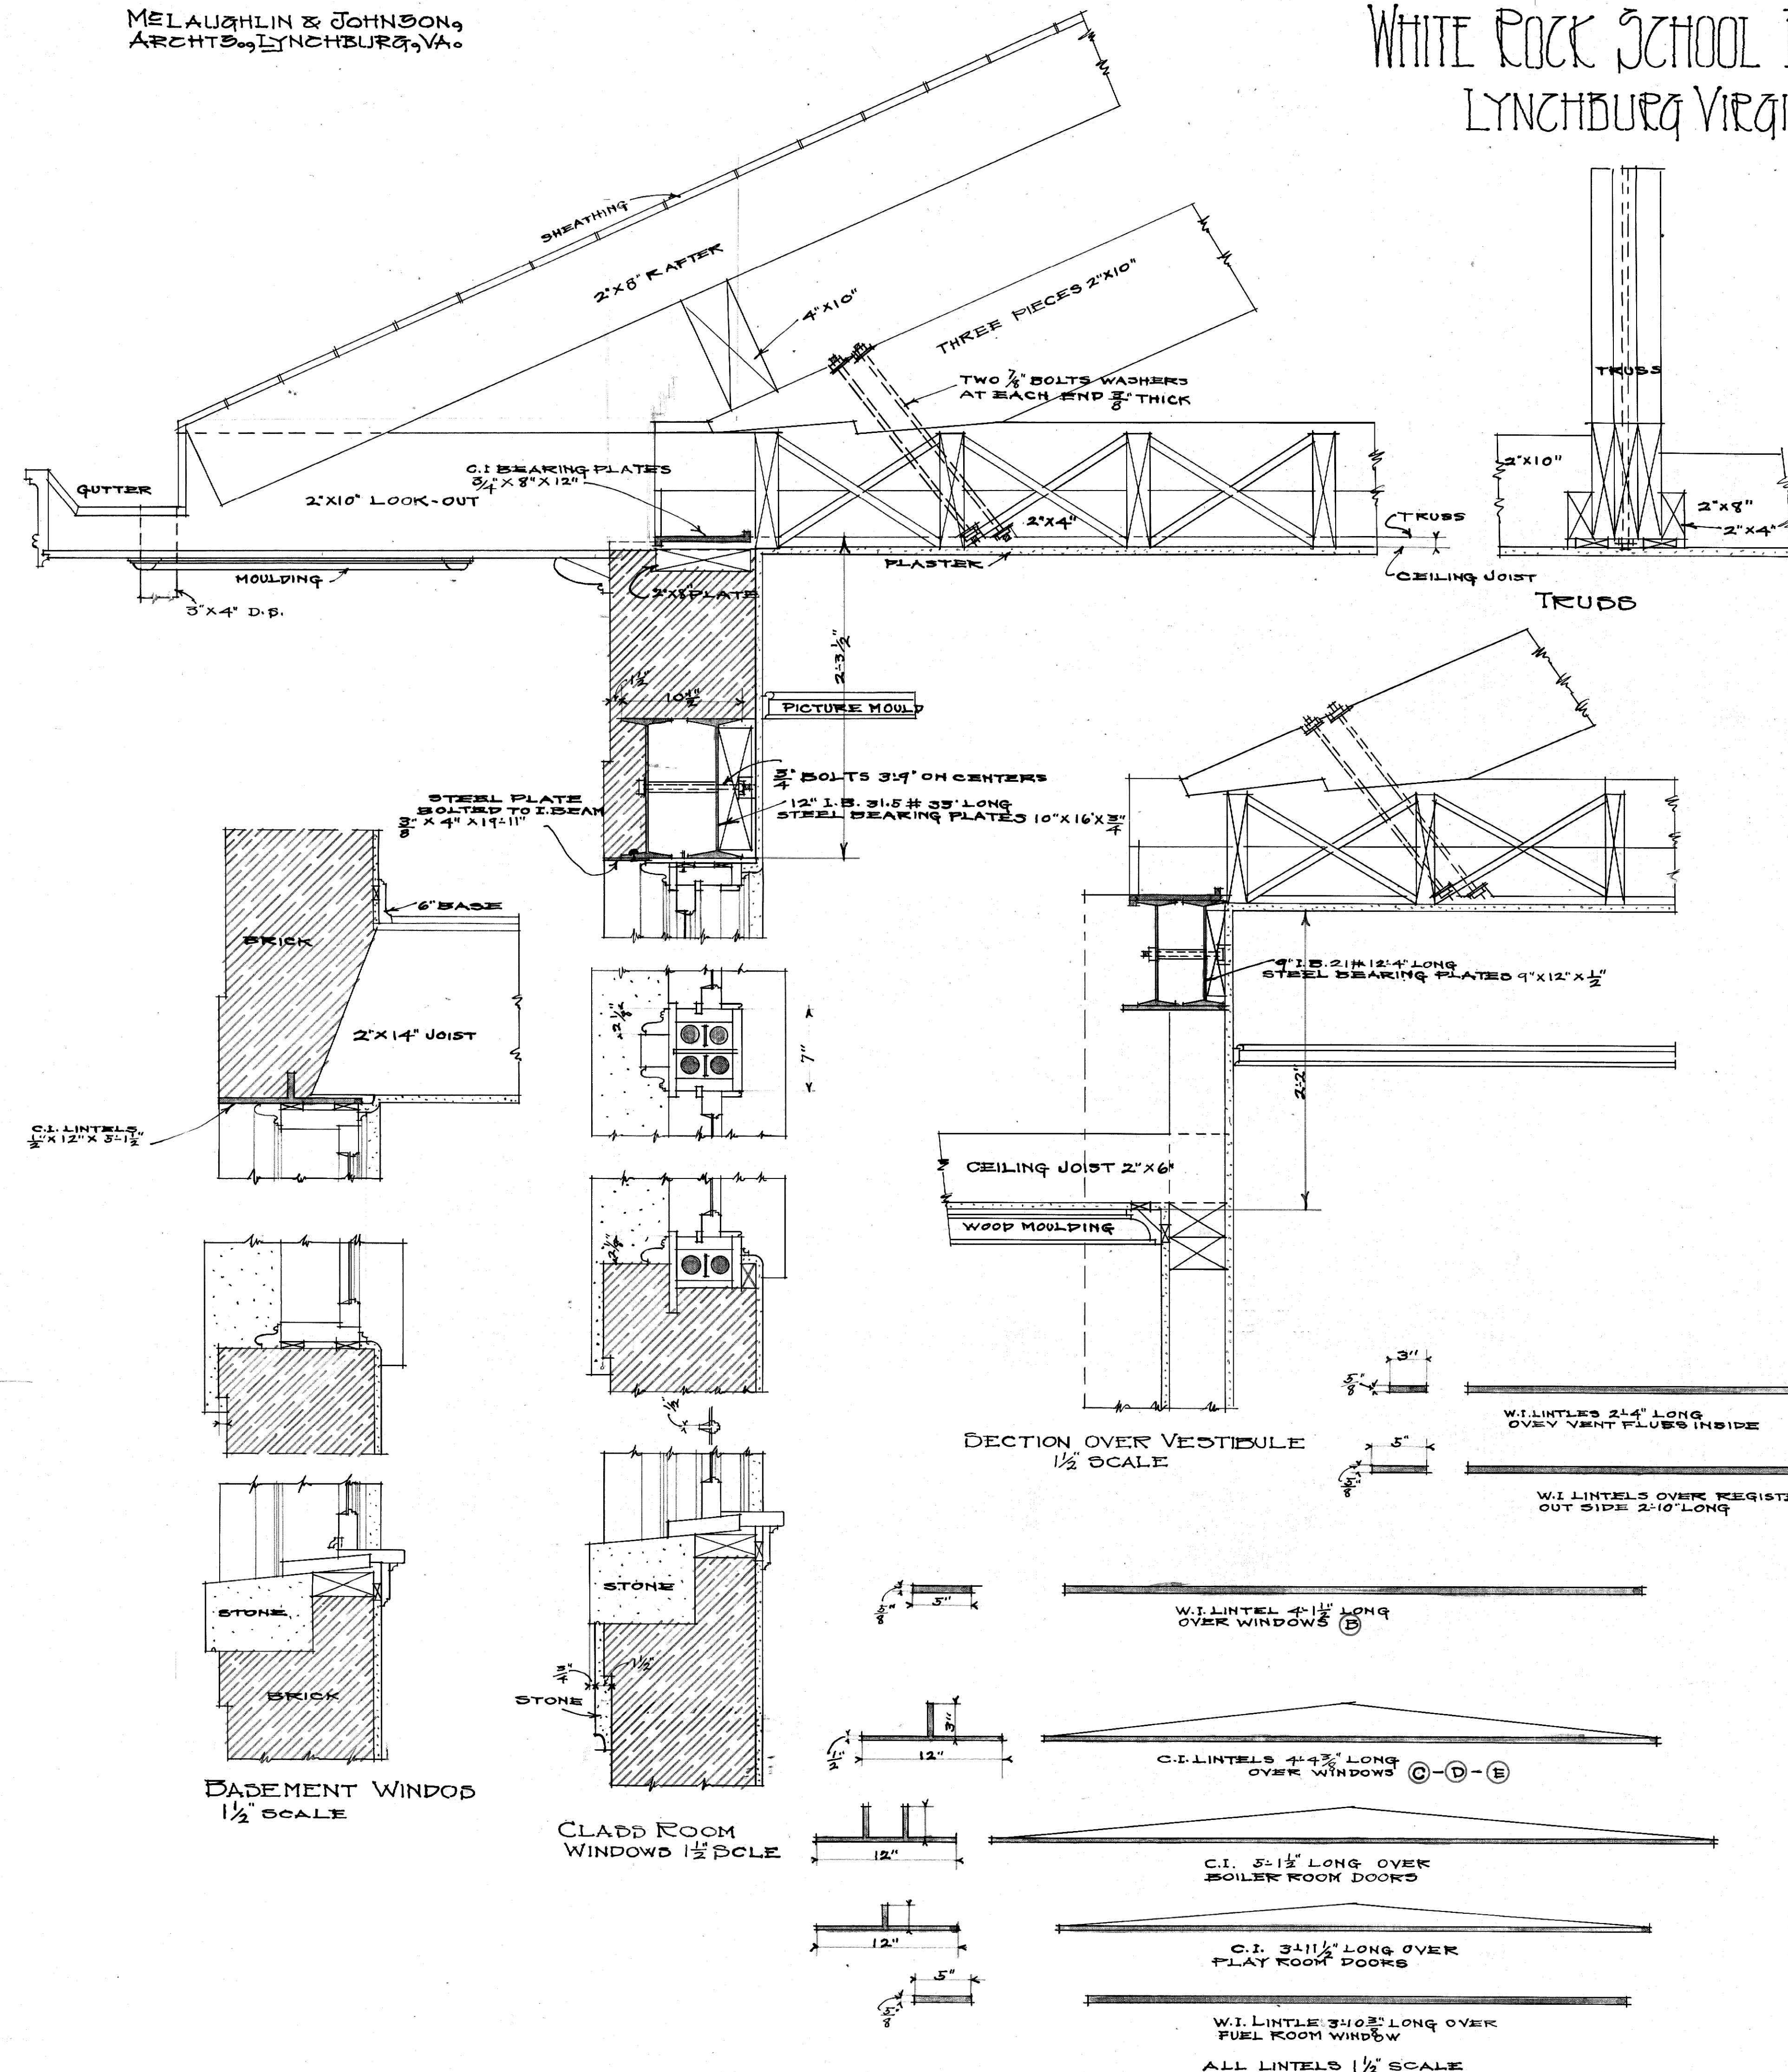

WHITE ROCK SCHOOL BUILDING LYNCHBURG, VIRGINIA.

WHITE ROCK SCHOOL BUILDING LYNCHBURG, VIRGINIA.

♦ ROOF PLAN ♦

WHITE ROCK SCHOOL BUILDING LYNCHBURG VIRGINIA.

3

SIDE ELEVATION

SIDE ELEVATION

WHITE ROCK SCHOOL BUILDING LYNCHBURG, VIRGINIA.

SCALE 1/4" = 1 FT.
JULY 1911.

REAR ELEVATION

WHITE ROCK SCHOOL BUILDING LYNCHBURG VIRGINIA.

ROOF TRUSS
1/4" SCALE THREE WANTED

TEACHER TOILET
1/2" SCALE

INSIDE DOORS

TEACHERS LOCKERS
AND BULK HEAD UNDER
1/2" SCALE

BLACKBOARD
1/2" SCALE