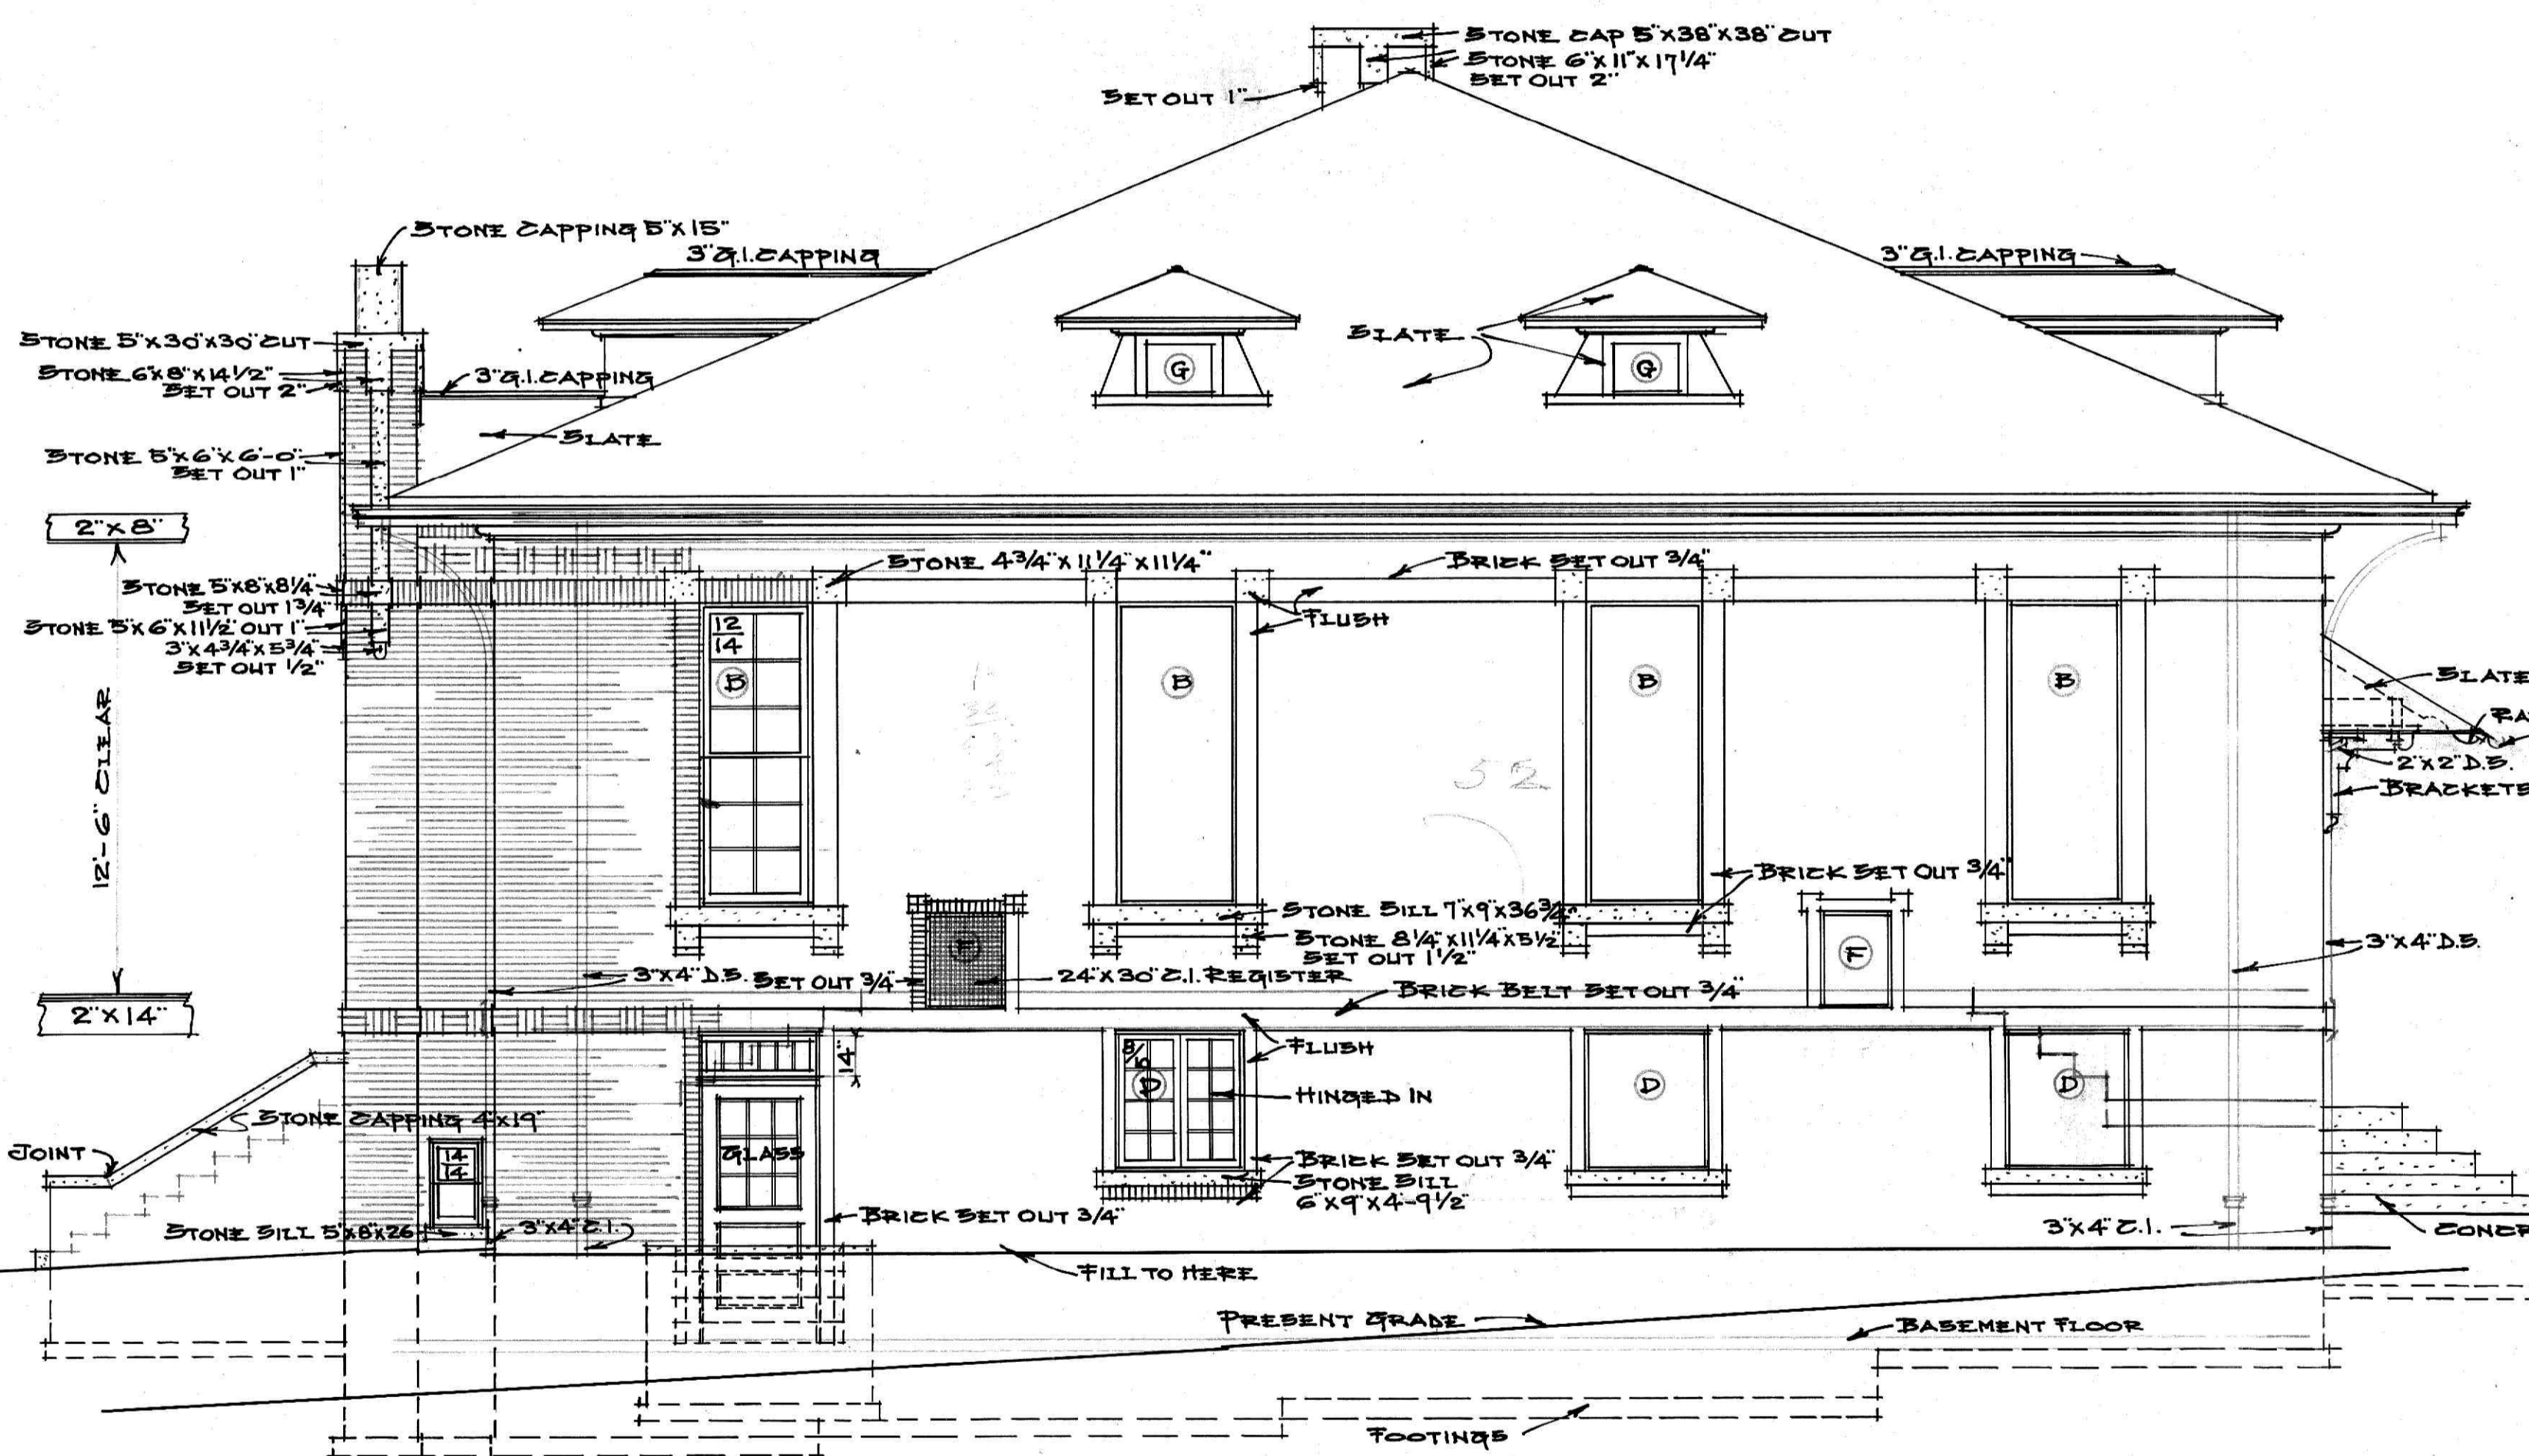

WHITE ROCK SCHOOL BUILDING LYNCHBURG, VIRGINIA.

WHITE ROCK SCHOOL BUILDING LYNCHBURG, VIRGINIA.

♦ ROOF PLAN ♦

WHITE ROCK SCHOOL BUILDING LYNCHBURG VIRGINIA.

3

SIDE ELEVATION

SIDE ELEVATION

WHITE ROCK SCHOOL BUILDING LYNCHBURG, VIRGINIA.

SCALE 1/4" = 1 FT.
JULY 1911.

REAR ELEVATION

WHITE ROCK SCHOOL BUILDING LYNCHBURG VIRGINIA.

ROOF TRUSS
1/4" SCALE THREE WANTED

TEACHER TOILET
1/2" SCALE

INSIDE DOORS

TEACHERS LOCKERS
AND BULK HEAD UNDER
1/2" SCALE

BLACKBOARD
1/2" SCALE