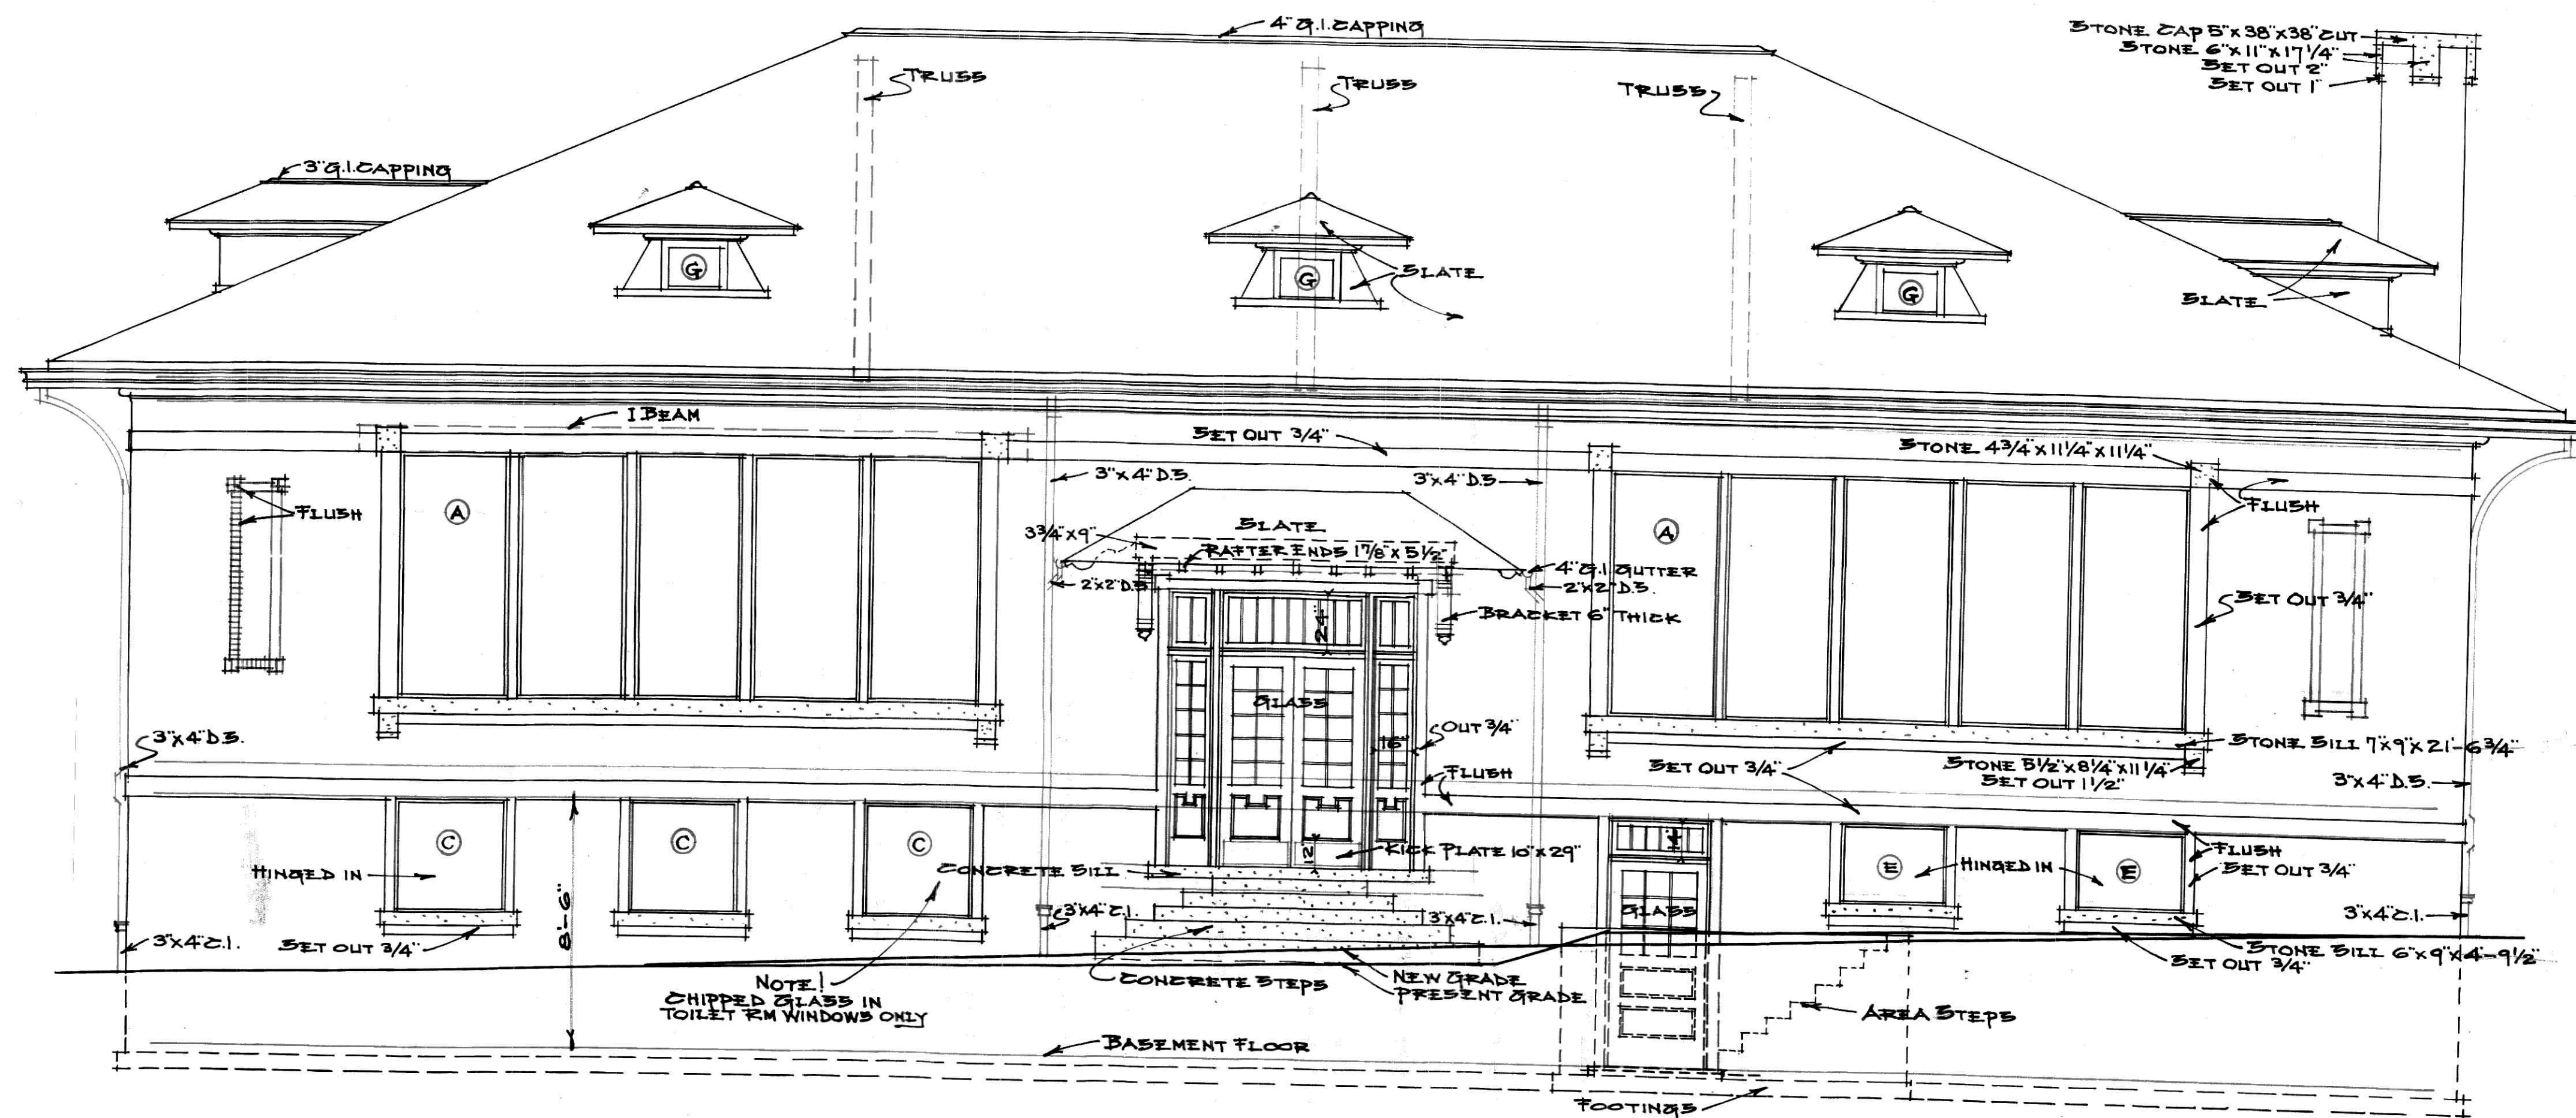

WHITE ROCK SCHOOL BUILDING LYNCHBURG, VIRGINIA.

WHITE ROCK SCHOOL BUILDING LYNCHBURG, VIRGINIA.

♦ ROOF PLAN ♦

WHITE ROCK SCHOOL BUILDING LYNCHBURG VIRGINIA.

3

SIDE ELEVATION

SIDE ELEVATION

WHITE ROCK SCHOOL BUILDING LYNCHBURG, VIRGINIA.

SCALE 1/4" = 1 FT.
JULY 1911.

REAR ELEVATION

WHITE ROCK SCHOOL BUILDING LYNCHBURG VIRGINIA.

ROOF TRUSS
1/4" SCALE THREE WANTED

TEACHER TOILET
1/2" SCALE

INSIDE DOORS

TEACHERS LOCKERS
AND BULK HEAD UNDER
1/2" SCALE

BLACKBOARD
1/2" SCALE