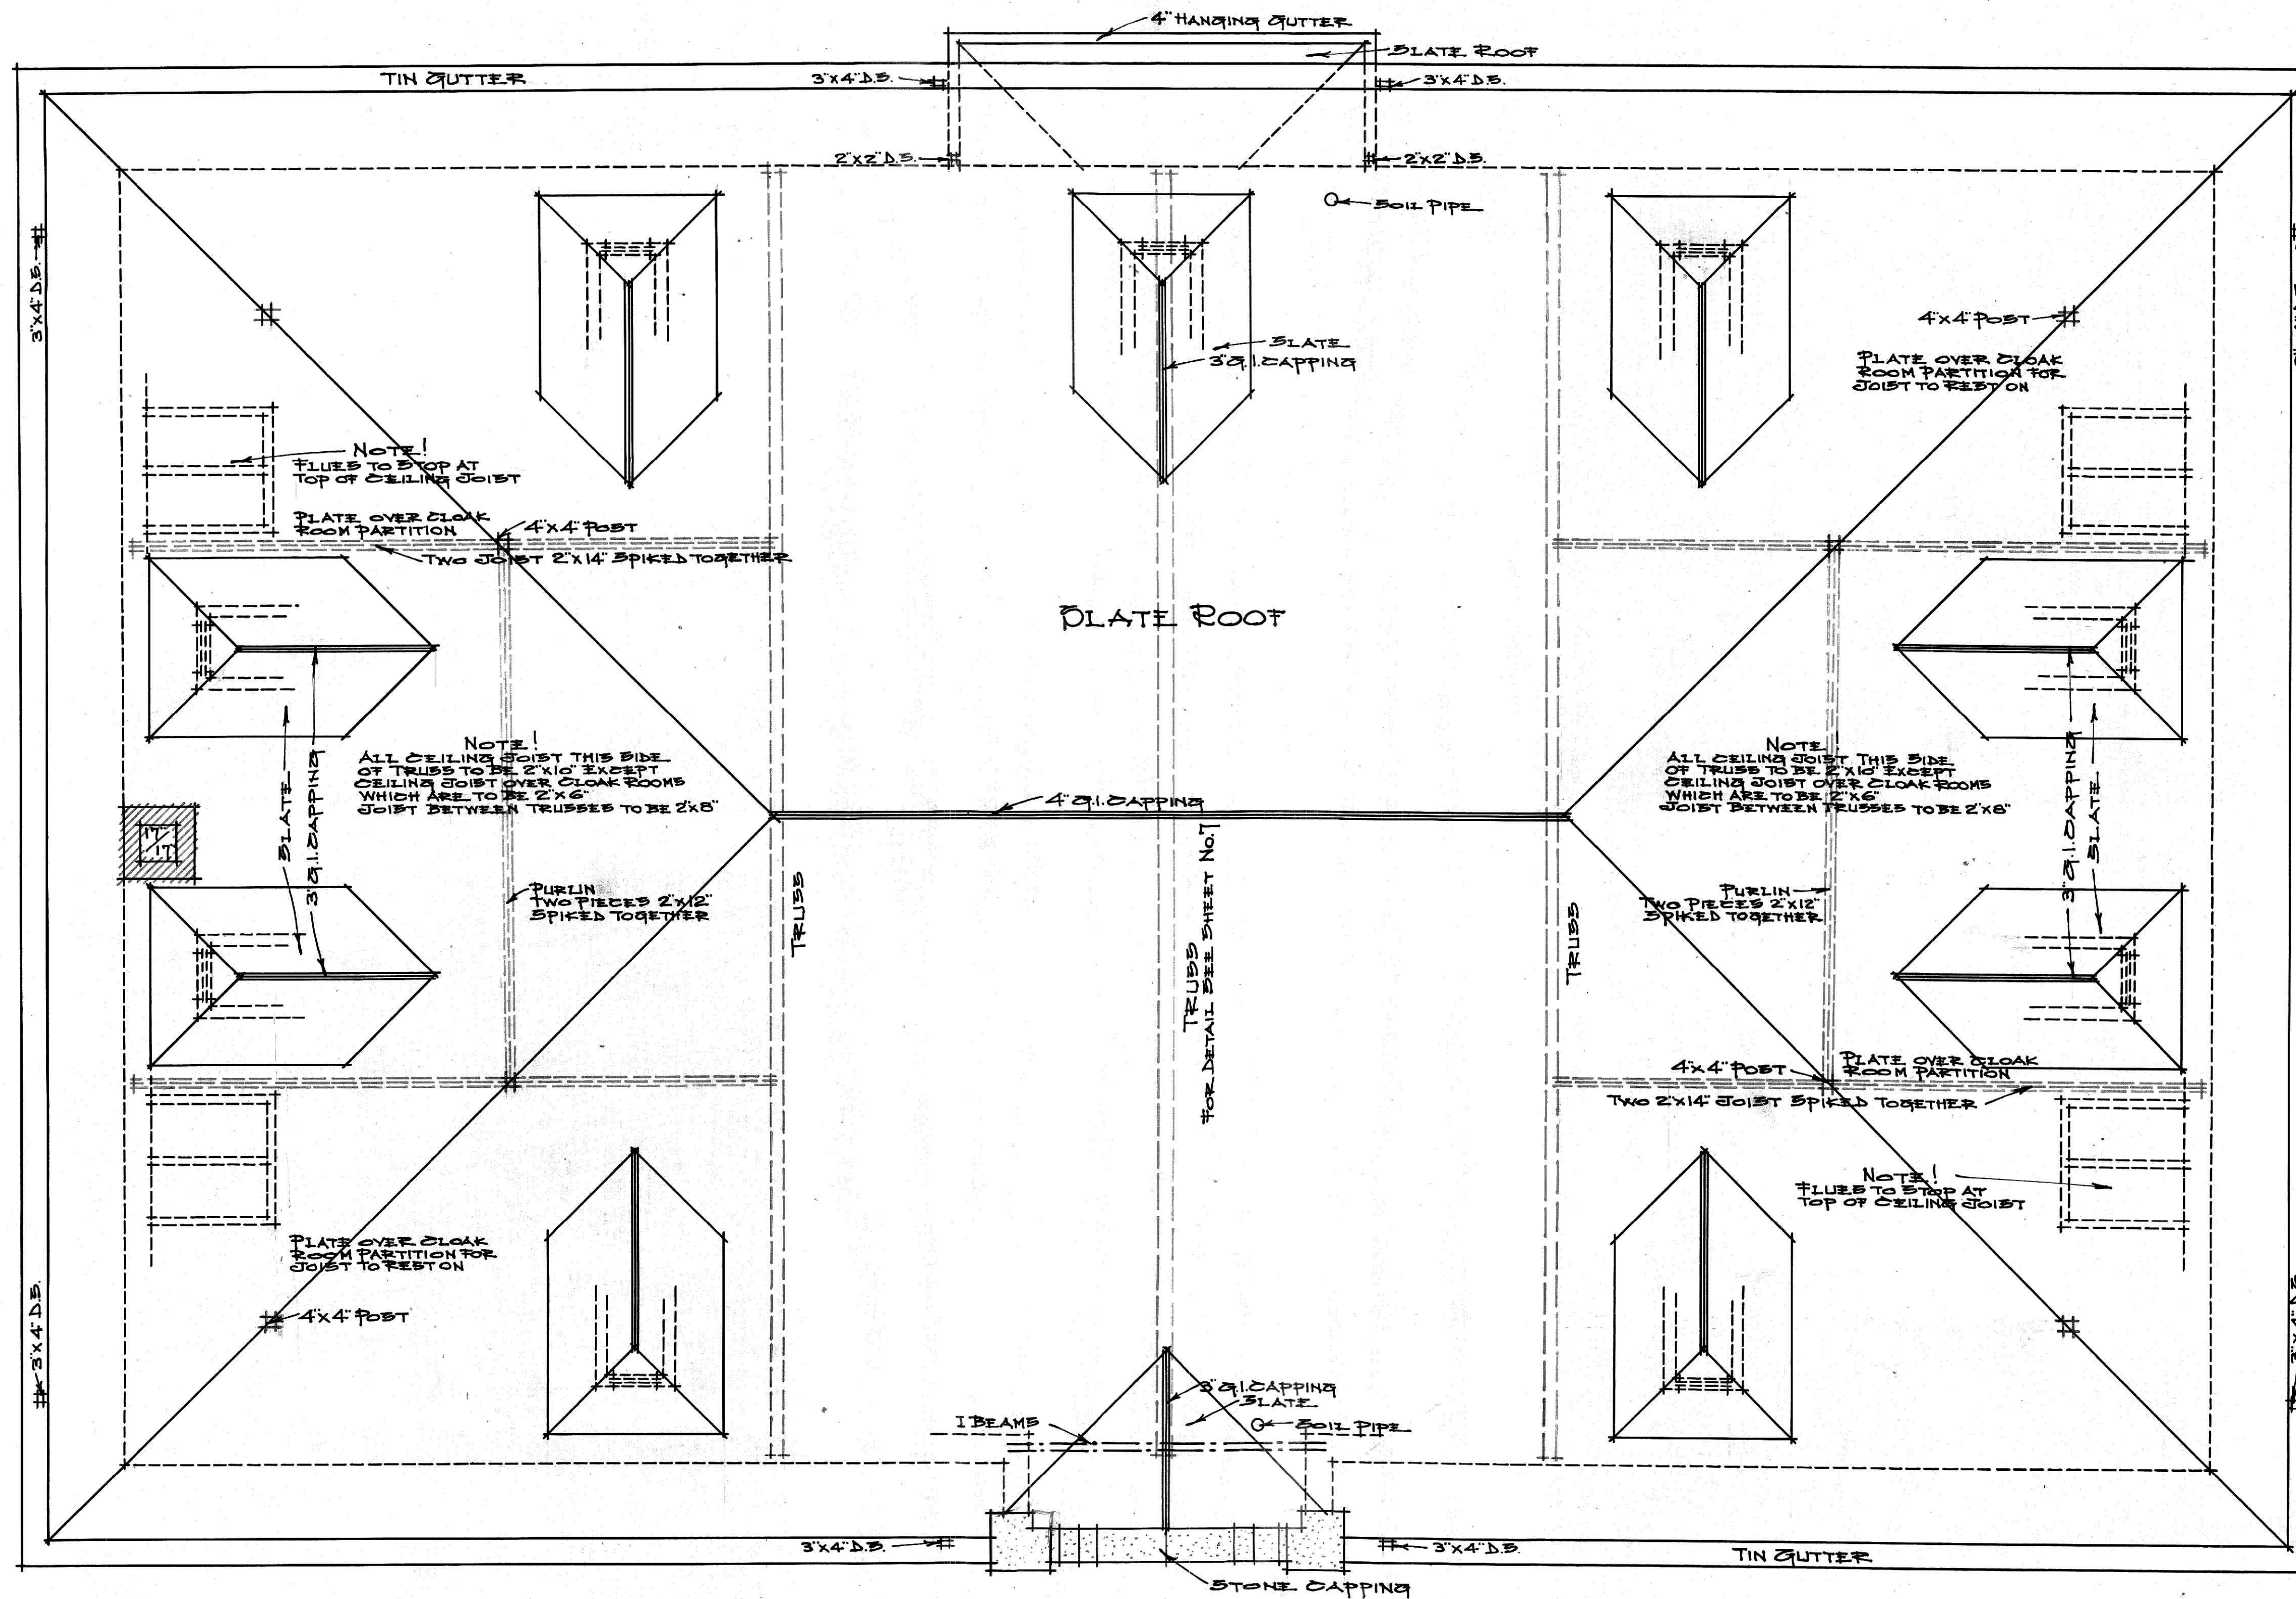

WHITE ROCK SCHOOL BUILDING LYNCHBURG, VIRGINIA.

WHITE ROCK SCHOOL BUILDING LYNCHBURG, VIRGINIA.

♦ ROOF PLAN ♦

WHITE ROCK SCHOOL BUILDING LYNCHBURG VIRGINIA.

3

SIDE ELEVATION

SIDE ELEVATION

WHITE ROCK SCHOOL BUILDING LYNCHBURG, VIRGINIA.

SCALE 1/4" = 1 FT.
JULY 1911.

REAR ELEVATION

WHITE ROCK SCHOOL BUILDING LYNCHBURG VIRGINIA.

ROOF TRUSS
1/4" SCALE THREE WANTED

TEACHER TOILET
1/2" SCALE

INSIDE DOORS

TEACHERS LOCKERS
AND BULK HEAD UNDER
1/2" SCALE

BLACKBOARD
1/2" SCALE