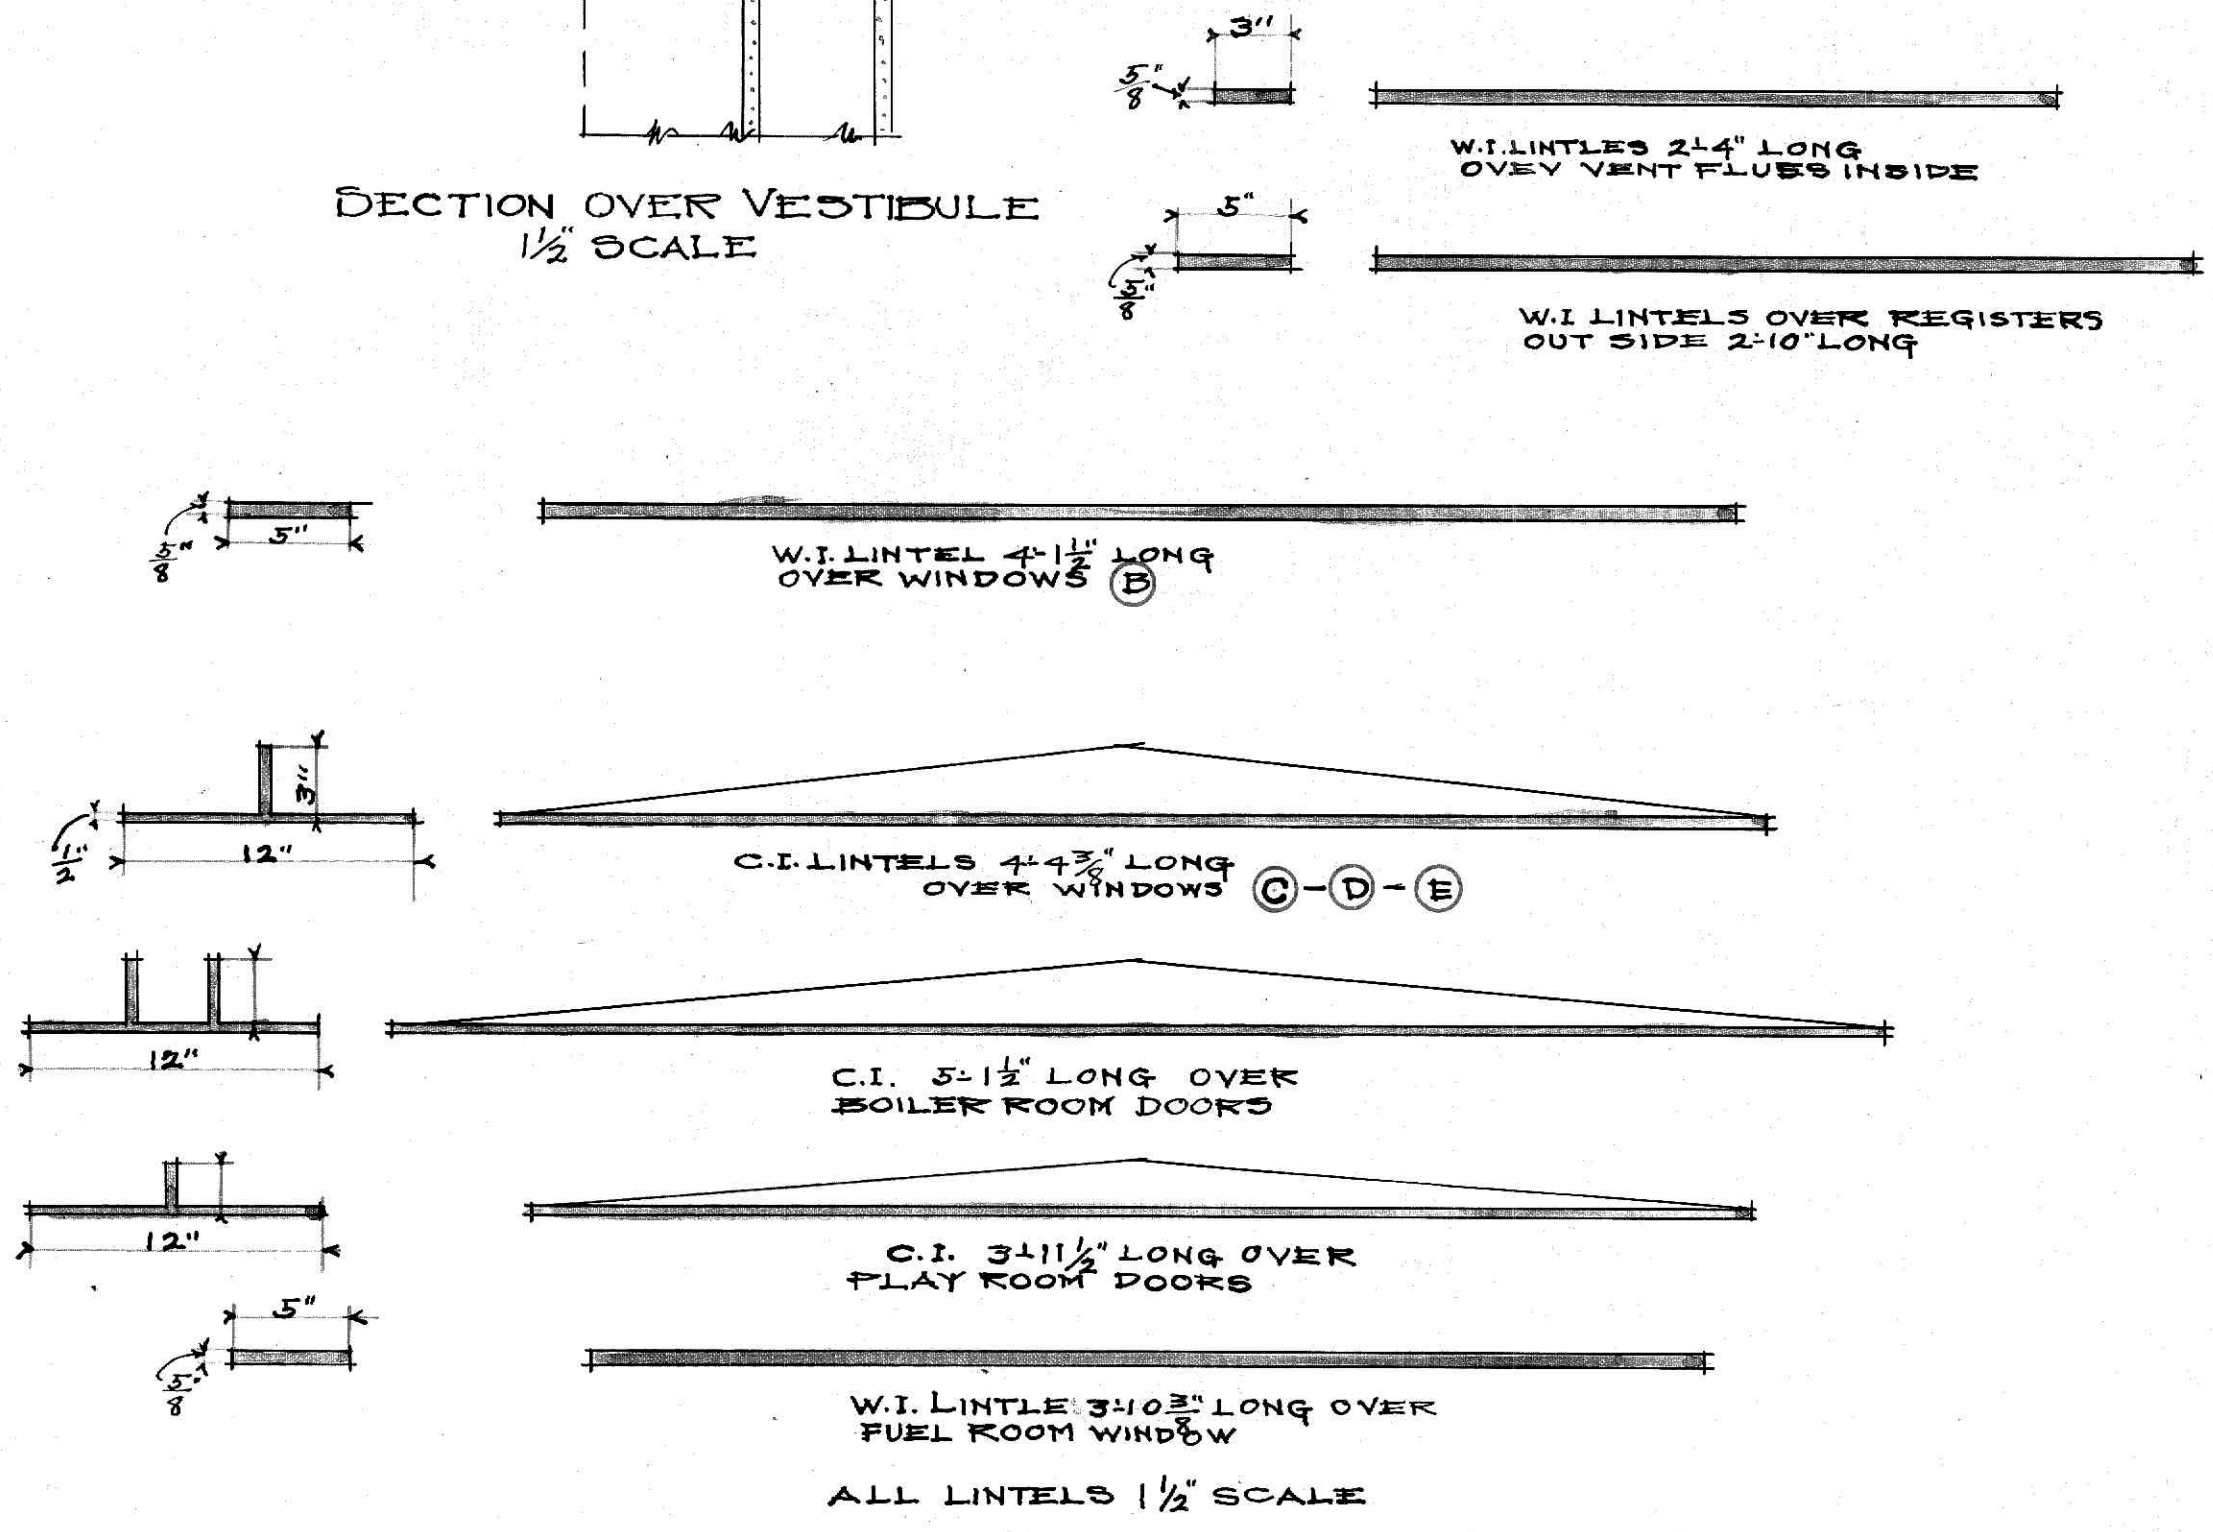

SCALE 1/4" = 1 FT.
JULY 1911.

REAR ELEVATION

WHITE ROCK SCHOOL BUILDING LYNCHBURG VIRGINIA.

ROOF TRUSS
1/4" SCALE THREE WANTED

TEACHER TOILET
1/2" SCALE

INSIDE DOORS

TEACHERS LOCKERS
AND BULK HEAD UNDER
1/2" SCALE

BLACKBOARD
1/2" SCALE