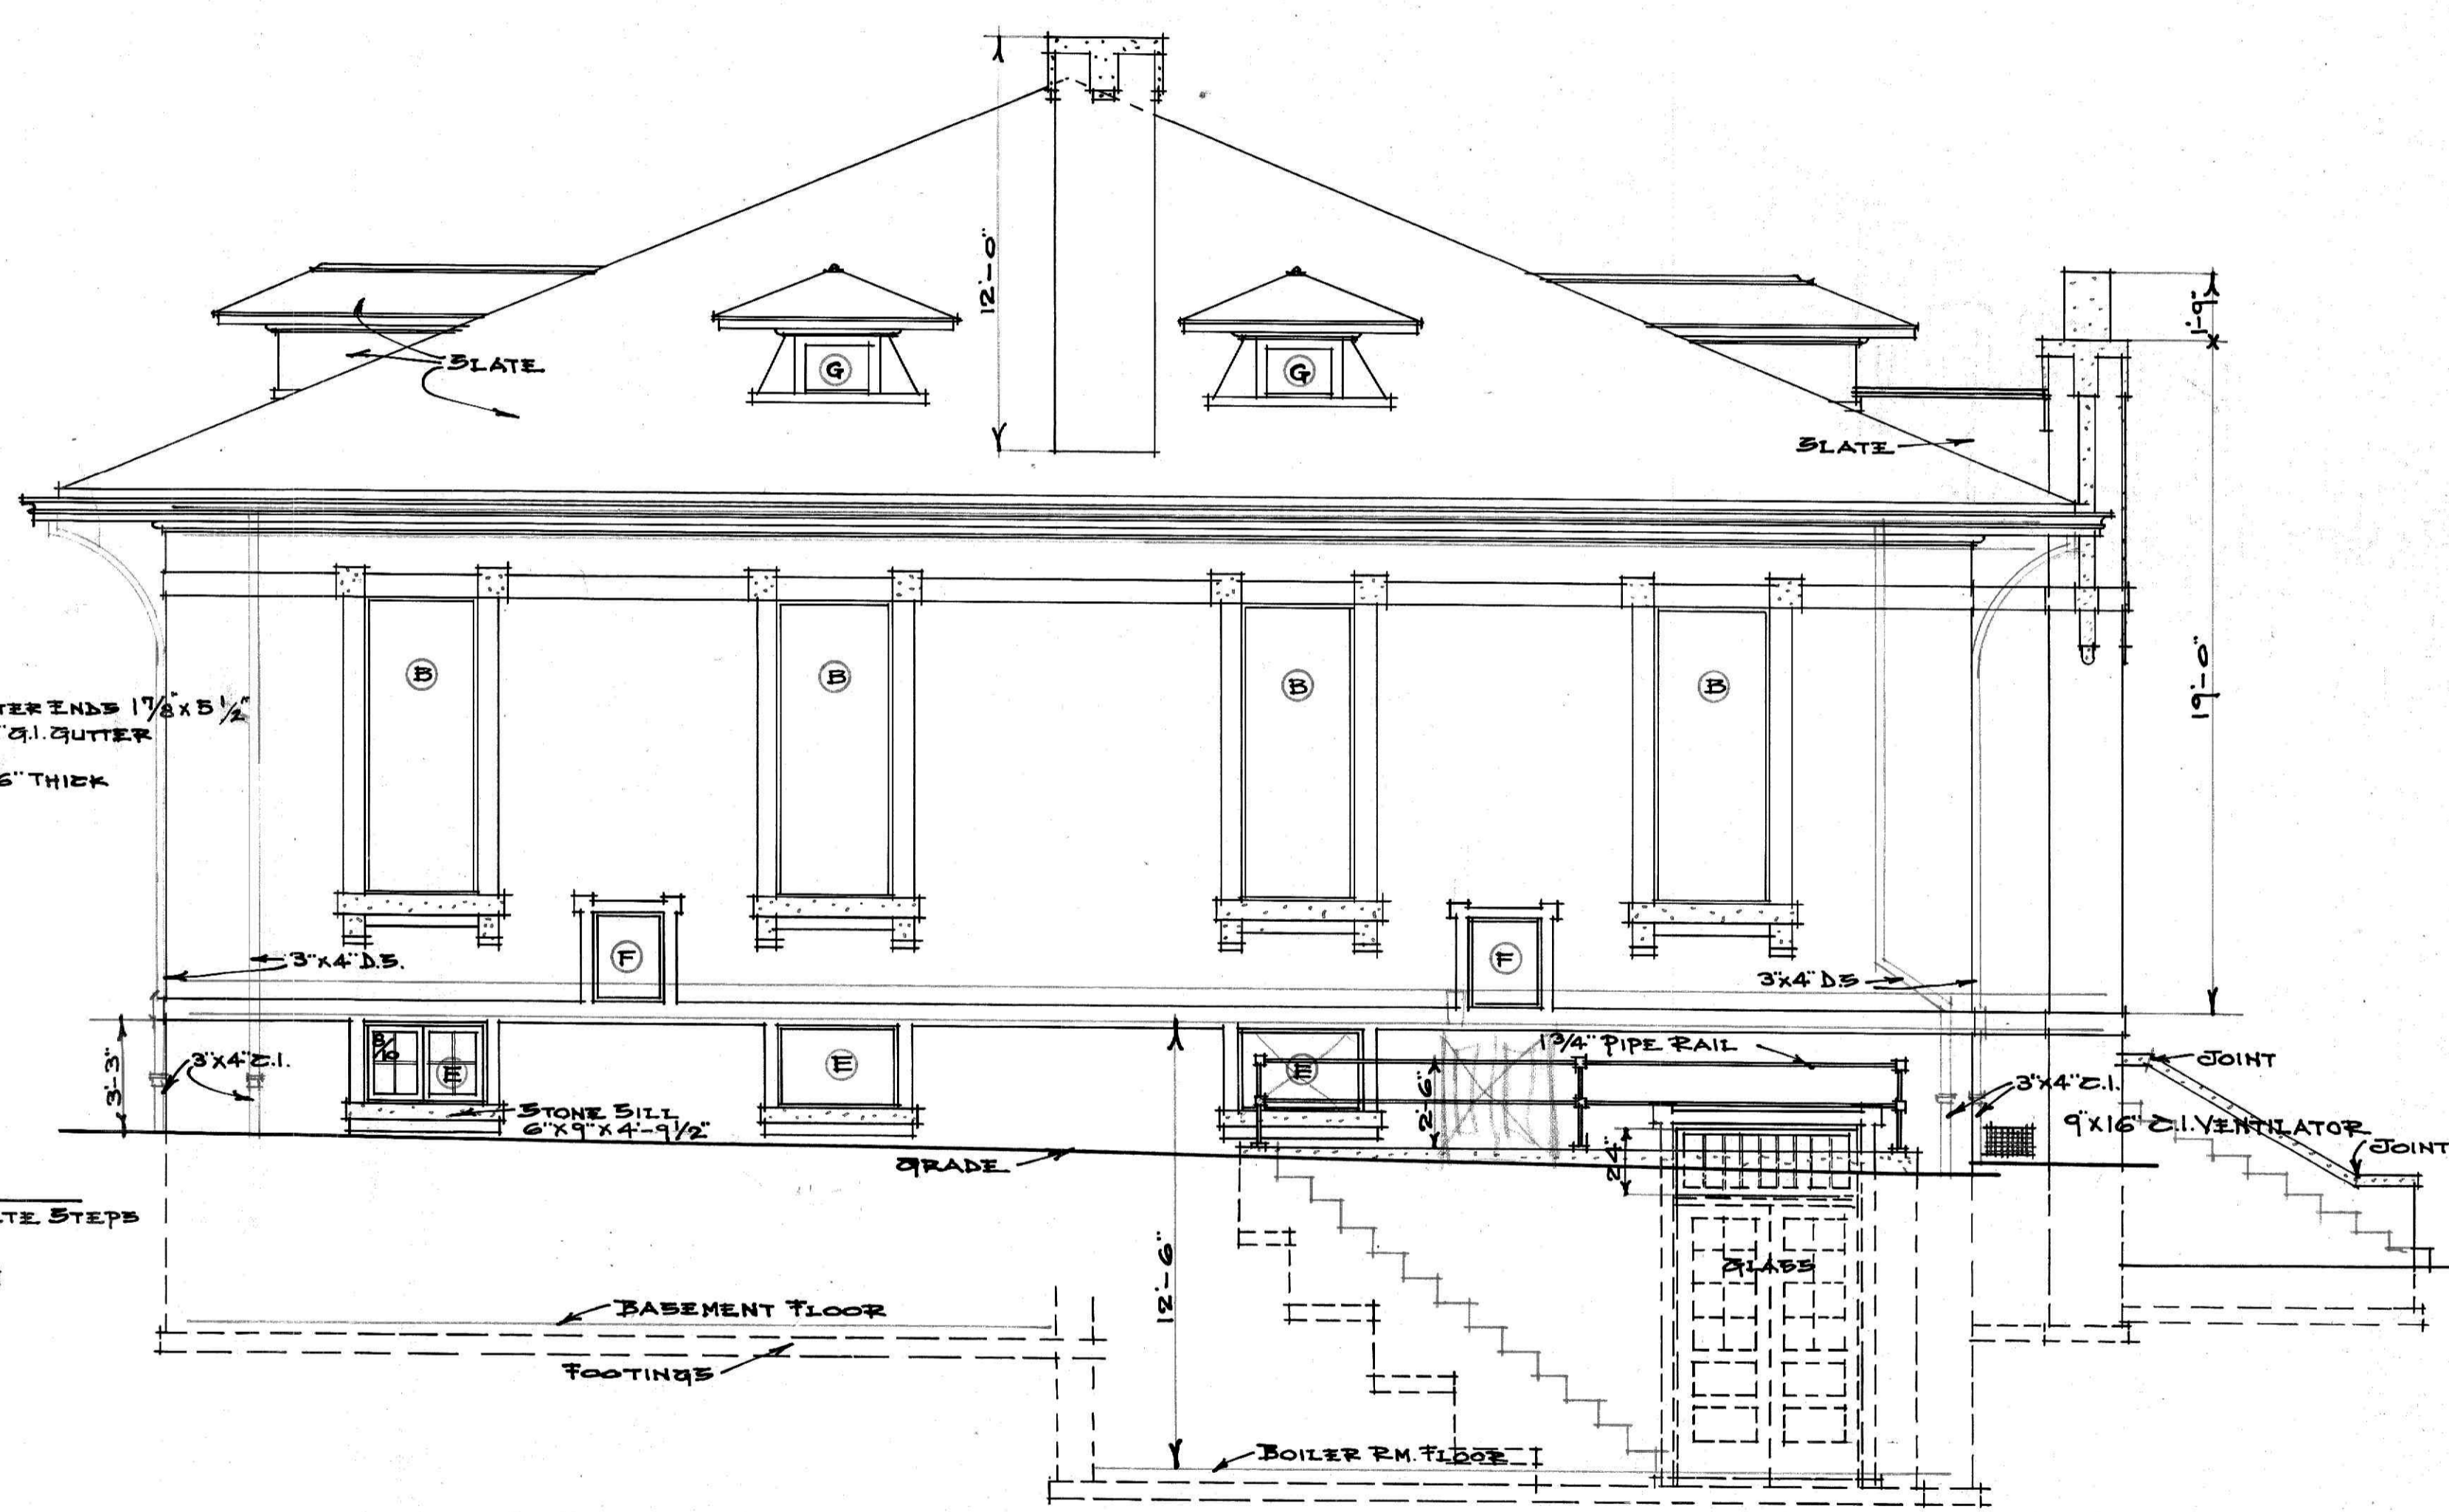

WHITE ROCK SCHOOL BUILDING LYNCHBURG, VIRGINIA.

WHITE ROCK SCHOOL BUILDING LYNCHBURG, VIRGINIA.

♦ ROOF PLAN ♦

WHITE ROCK SCHOOL BUILDING LYNCHBURG VIRGINIA.

3

SIDE ELEVATION

SIDE ELEVATION

WHITE ROCK SCHOOL BUILDING LYNCHBURG, VIRGINIA.

SCALE 1/4" = 1 FT.
JULY 1911.

REAR ELEVATION

WHITE ROCK SCHOOL BUILDING LYNCHBURG VIRGINIA.

ROOF TRUSS
1/4" SCALE THREE WANTED

TEACHER TOILET
1/2" SCALE

INSIDE DOORS

TEACHERS LOCKERS
AND BULK HEAD UNDER
1/2" SCALE

BLACKBOARD
1/2" SCALE