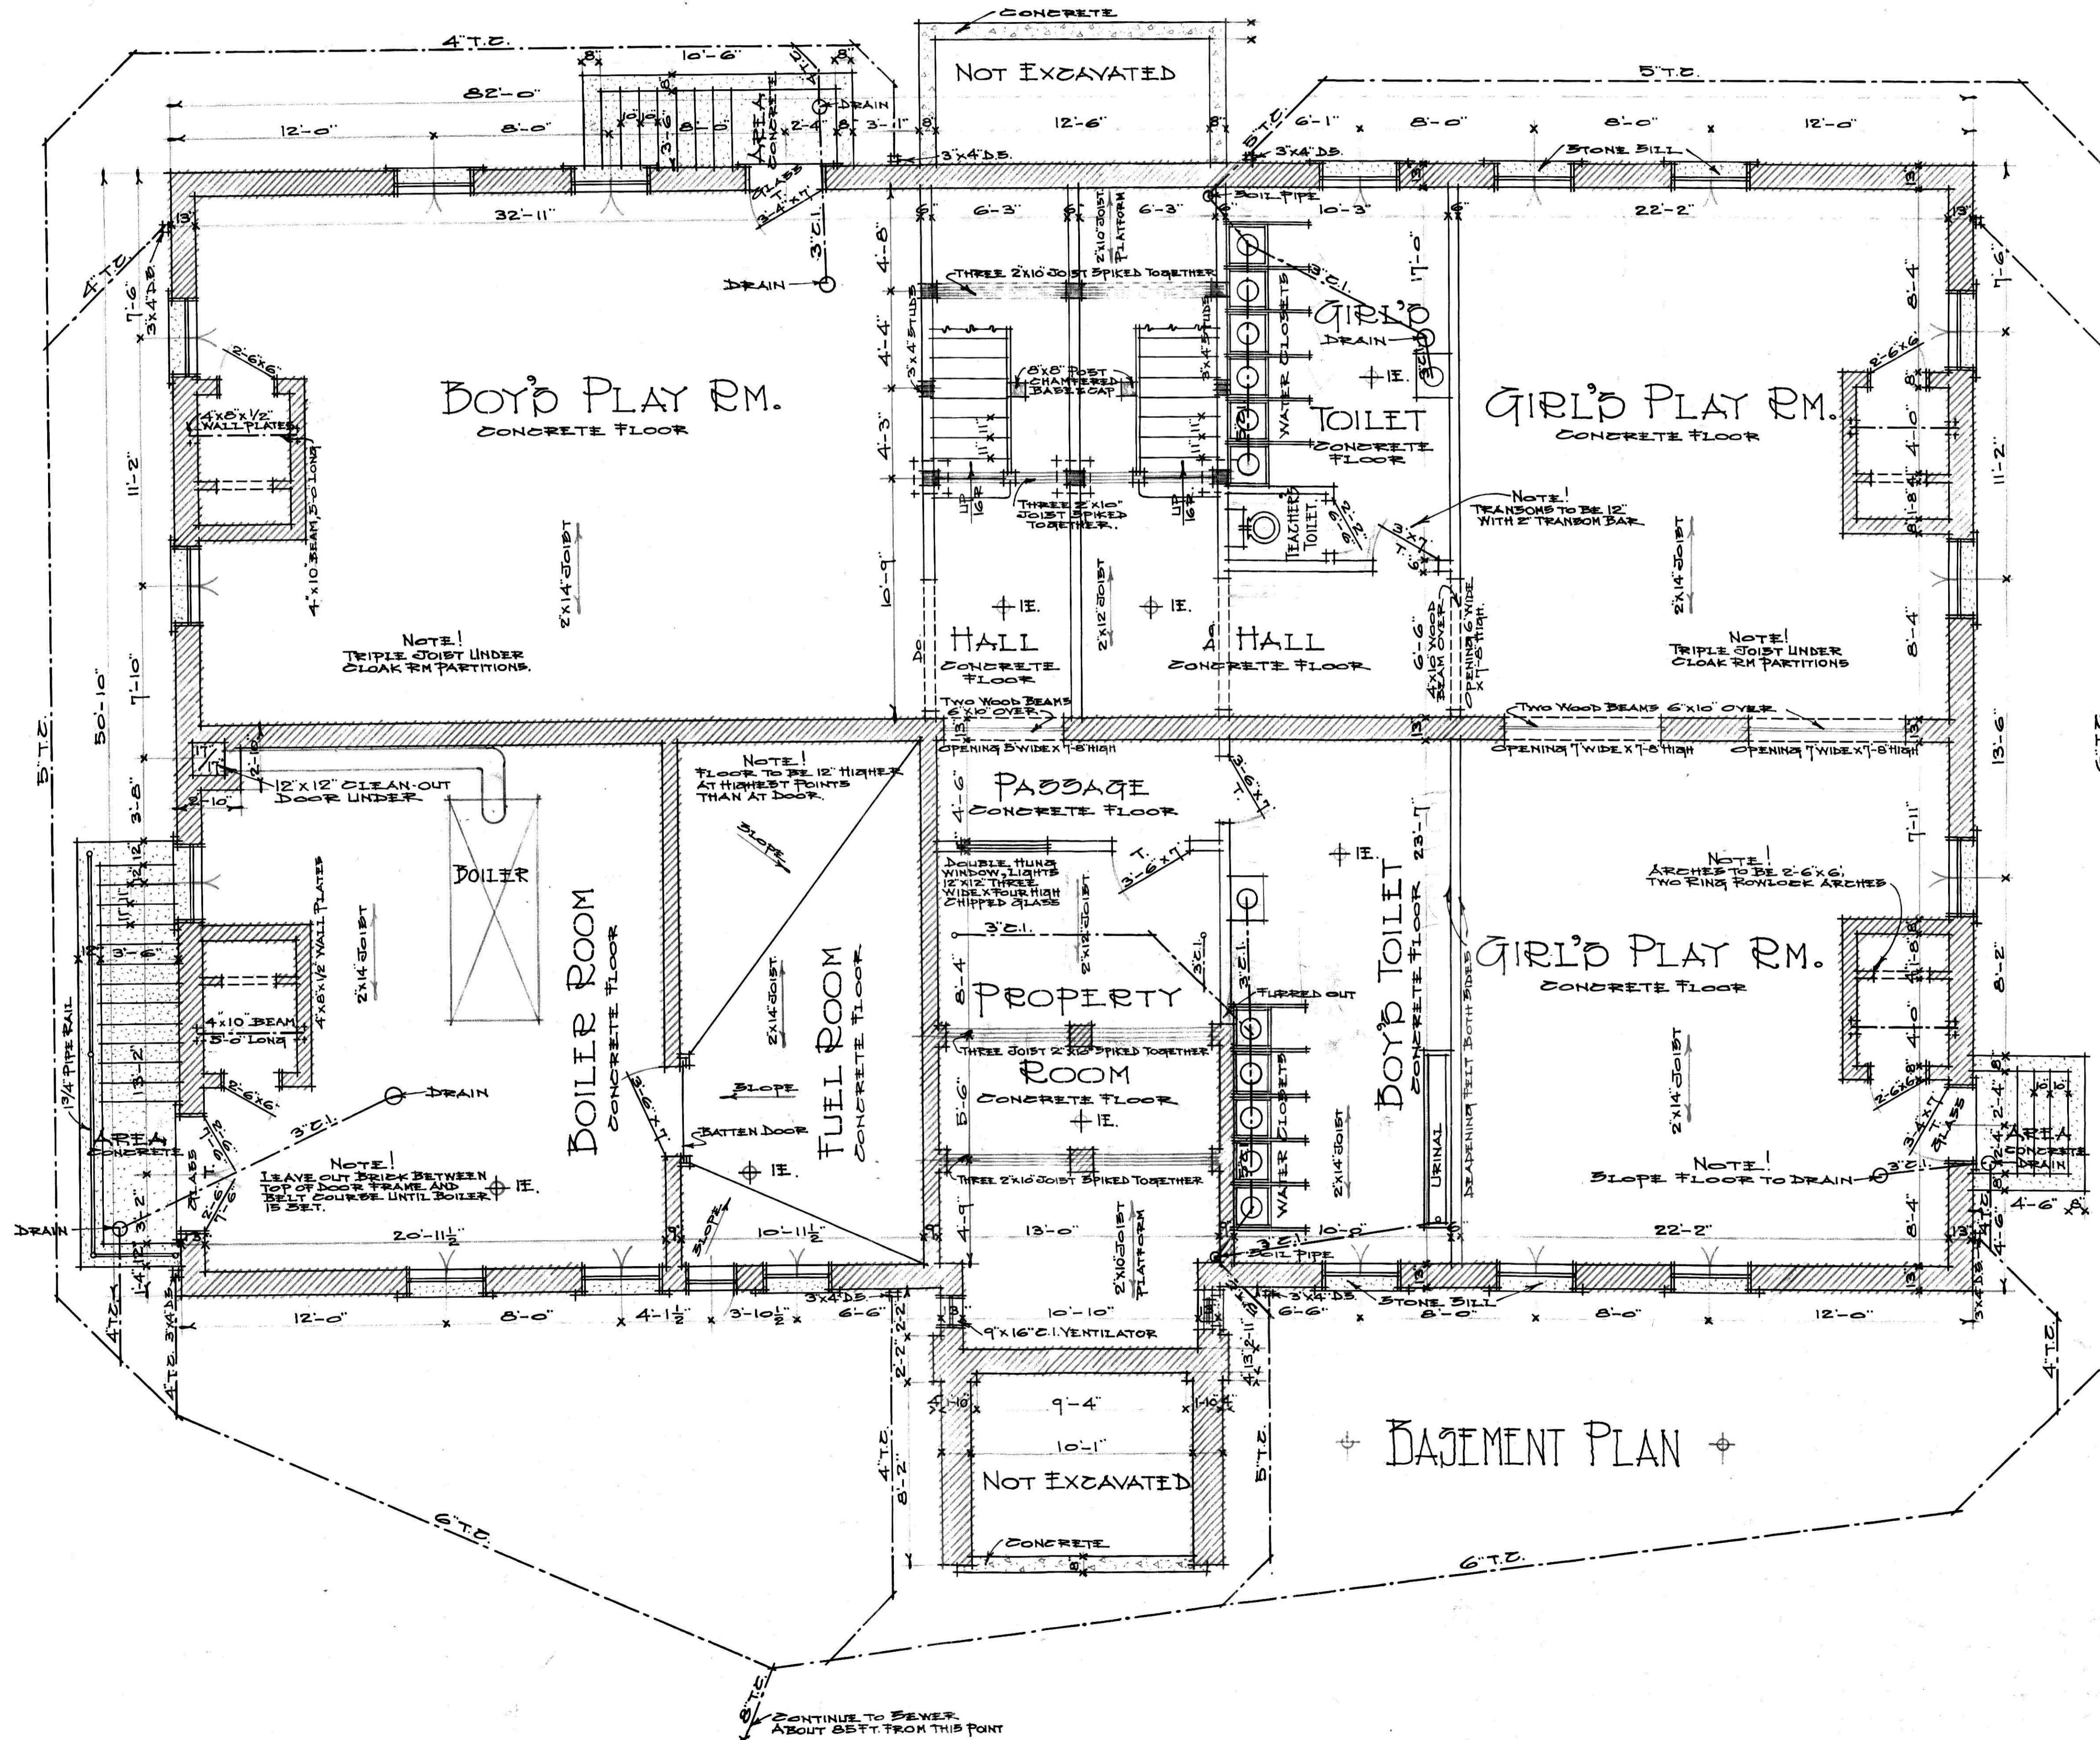

WHITE ROCK SCHOOL BUILDING LYNCHBURG, VIRGINIA.

WHITE ROCK SCHOOL BUILDING LYNCHBURG, VIRGINIA.

♦ ROOF PLAN ♦

WHITE ROCK SCHOOL BUILDING LYNCHBURG VIRGINIA.

3

SIDE ELEVATION

SIDE ELEVATION

WHITE ROCK SCHOOL BUILDING LYNCHBURG, VIRGINIA.

SCALE 1/4" = 1 FT.
JULY 1911.

REAR ELEVATION

WHITE ROCK SCHOOL BUILDING LYNCHBURG VIRGINIA.

ROOF TRUSS
1/4" SCALE THREE WANTED

TEACHER TOILET
1/2" SCALE

INSIDE DOORS

TEACHERS LOCKERS
AND BULK HEAD UNDER
1/2" SCALE

BLACKBOARD
1/2" SCALE